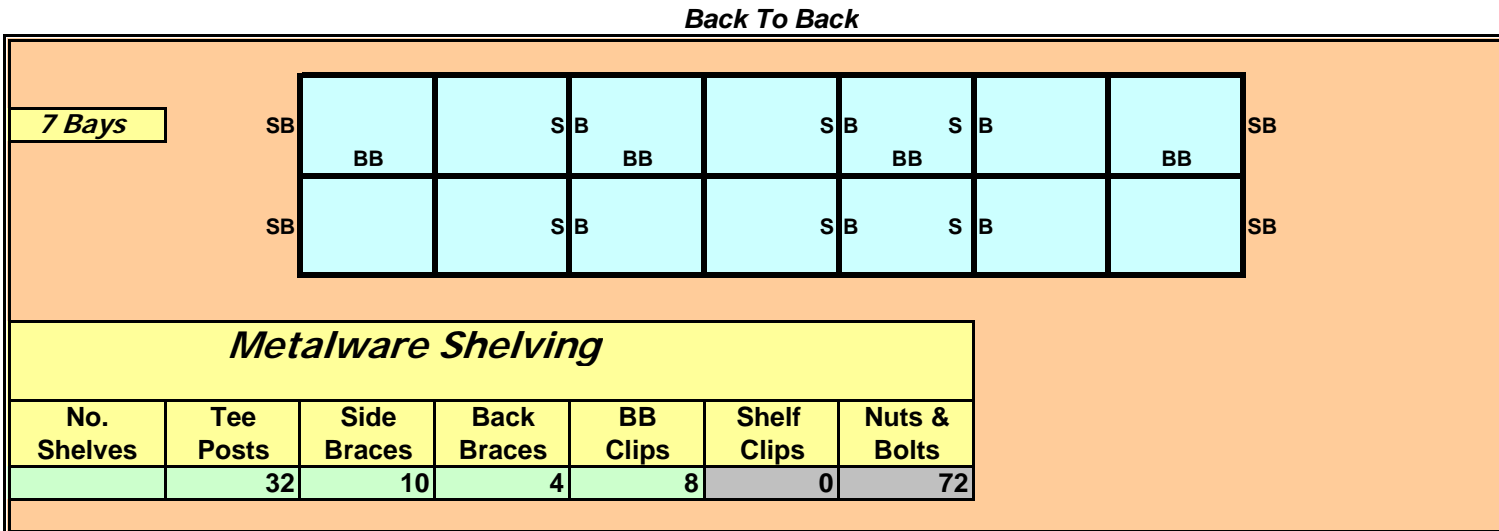

5 Bays

Metalware Shelving

No. Shelves	Tee Posts	Side Braces	Back Braces	Shelf Clips	Nuts & Bolts
	12	4	3	0	28

Back To Back

5 Bays

Metalware Shelving

No. Shelves	Tee Posts	Side Braces	Back Braces	BB Clips	Shelf Clips	Nuts & Bolts
	24	8	3	8	0	60

6 Bays

Metalware Shelving

No. Shelves	Tee Posts	Side Braces	Back Braces	Shelf Clips	Nuts & Bolts
	14	4	4	0	32

Back To Back

6 Bays

Metalware Shelving

No. Shelves	Tee Posts	Side Braces	Back Braces	BB Clips	Shelf Clips	Nuts & Bolts
	28	8	4	8	0	64

8 Bays

Metalware Shelving

No. Shelves	Tee Posts	Side Braces	Back Braces	Shelf Clips	Nuts & Bolts
	18	5	5	0	40

Back To Back

8 Bays

Metalware Shelving

No. Shelves	Tee Posts	Side Braces	Back Braces	BB Clips	Shelf Clips	Nuts & Bolts
	36	10	5	10	0	80